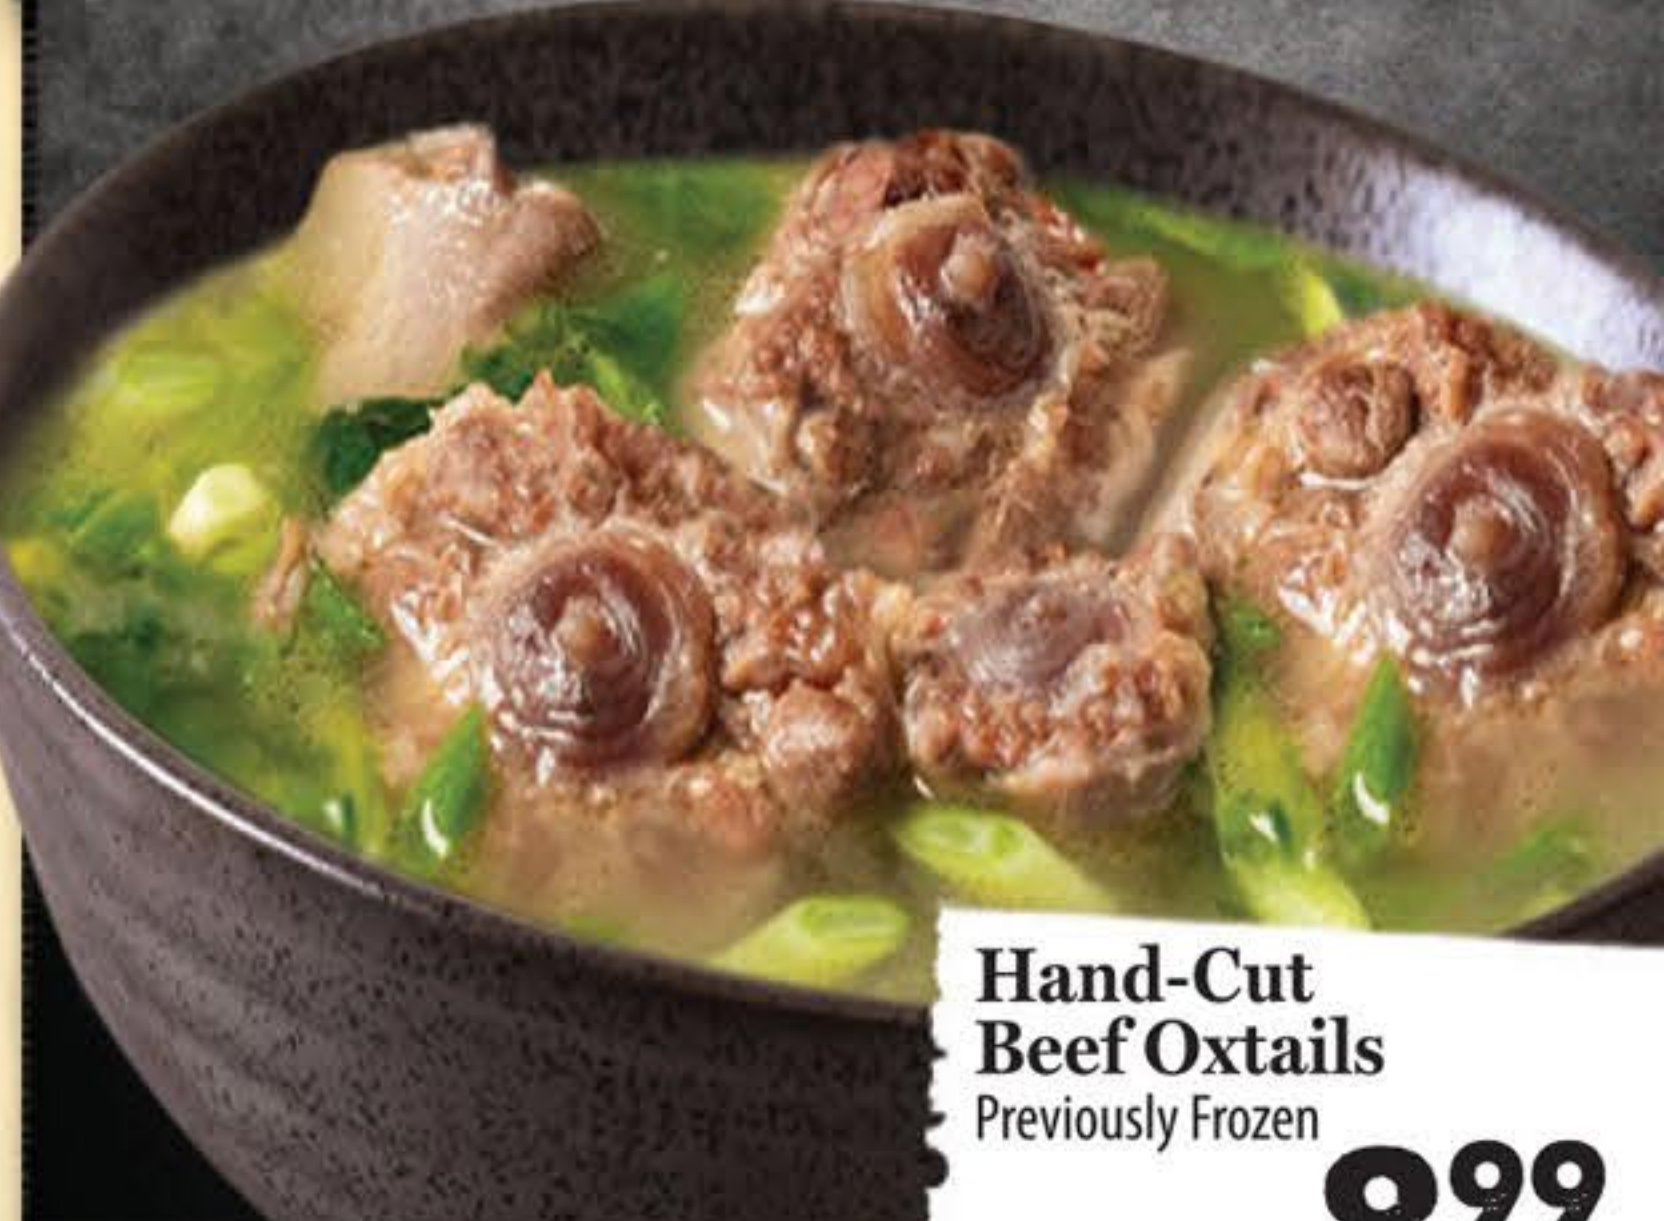

Redondo's Franks or Hawaiian Winners
16 oz. Selected Varieties
3.49

Libby's Corned Beef Hash
15 oz.
2 for \$6

Coral Chunk Light Tuna
5 oz.
Selected Varieties
4 for \$5

Lamb Weston Grown In Idaho Potatoes
28 oz. Selected Varieties
6.99