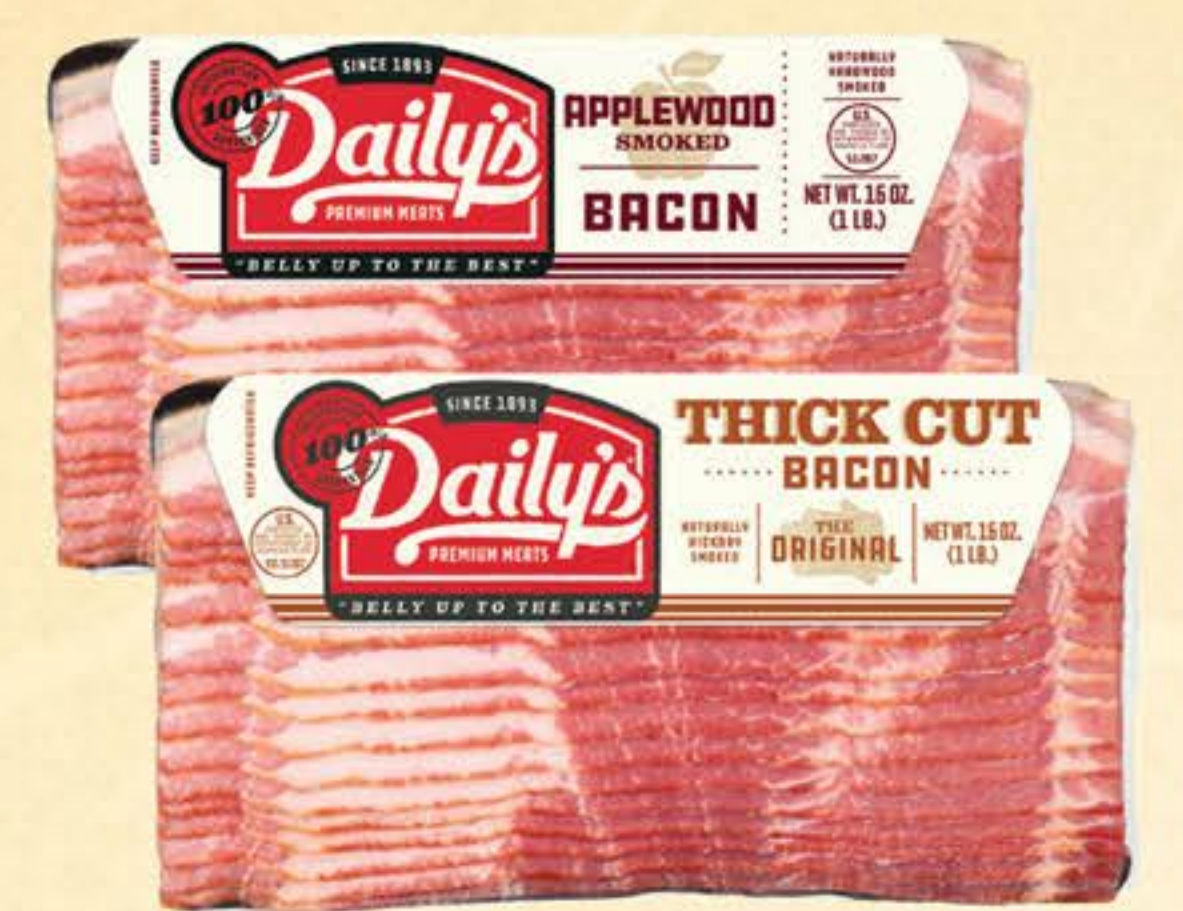

4.99

S&B Golden Curry
7.8 oz. Selected Varieties

3.99

Capri Sun
10 Pack
Selected Varieties

2 for \$5

Finest Hawaiian Coffee
8 oz. Bag
Selected Varieties

8.99

Daily's Bacon
16 oz. Selected Varieties